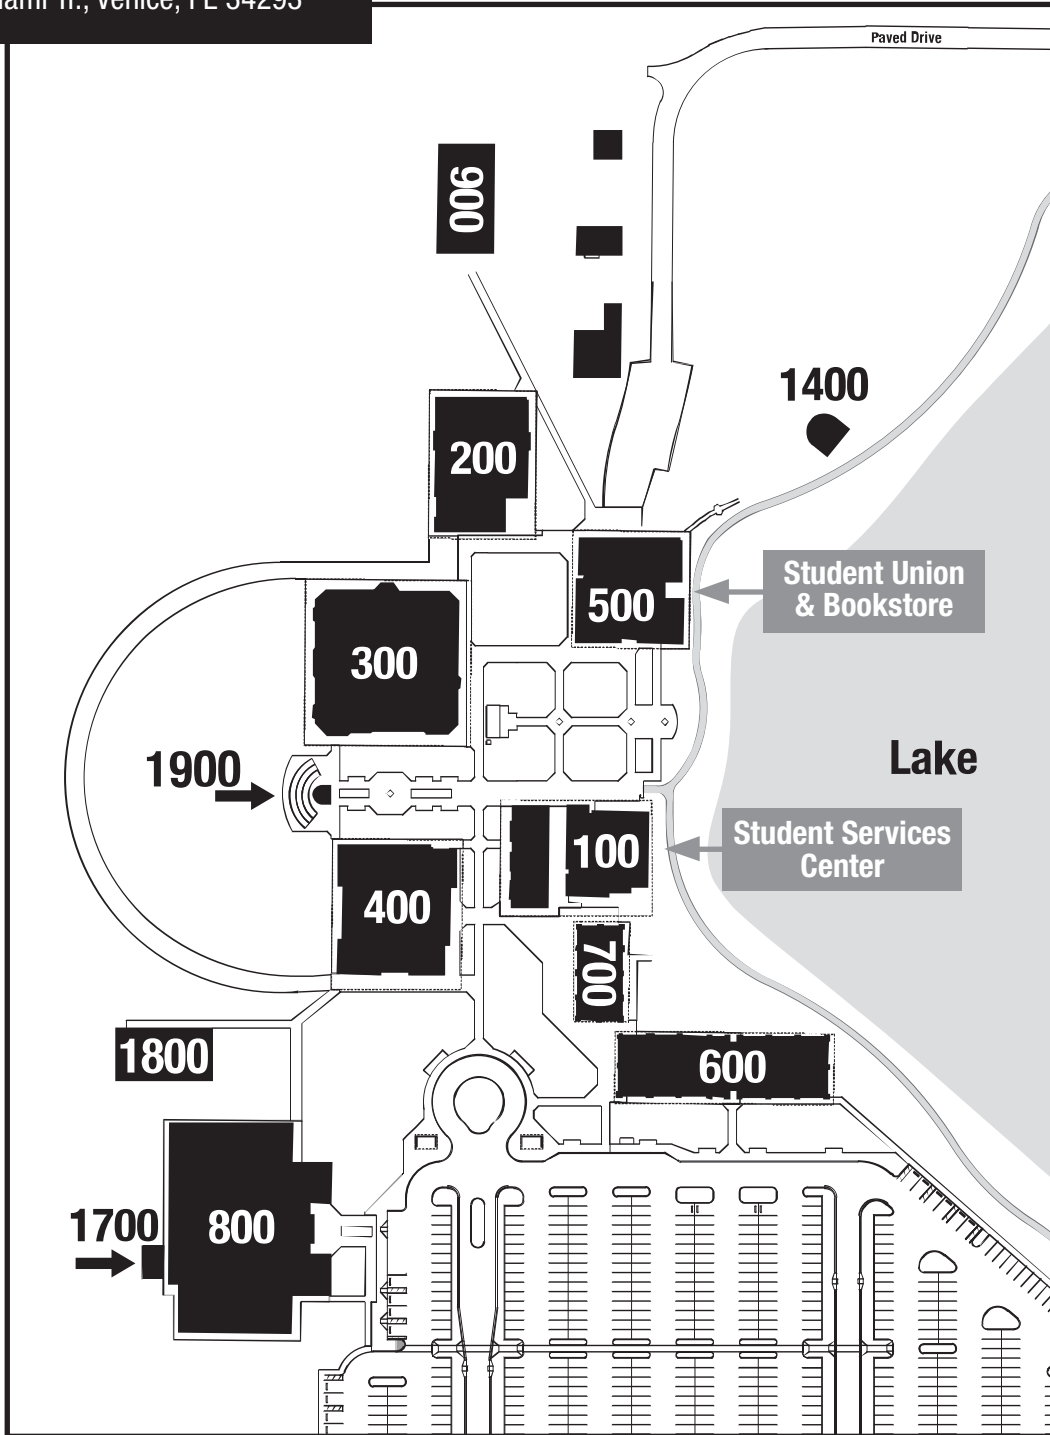

SCF Venice

8000 S. Tamiami Tr., Venice, FL 34293

All SCF campuses are tobacco-free.

Directory

100	Student Services Center	500	Student Union & Bookstore	900	Facilities Planning & Maintenance
200	Science	600	Faculty Offices	1400	Environmental Education Center
300	Library	700	Fine Arts	1700	Music Practice
400	Academic Resource Center	800	Professional Development Center	1800	Portable: Student Services Center Extension
				1900	Performance Pavilion

STATE COLLEGE OF FLORIDA - SCF Venice Building Descriptions

(See reverse side for detailed map of Venice campus)

Bldg. 100–Student Services Center

Administrative offices, admissions, advising, financial aid and registration

Veteran services and university advising center

Bldg. 1900–Georgia and Michael Miller Performance Pavilion

Outdoor pavilion for performances