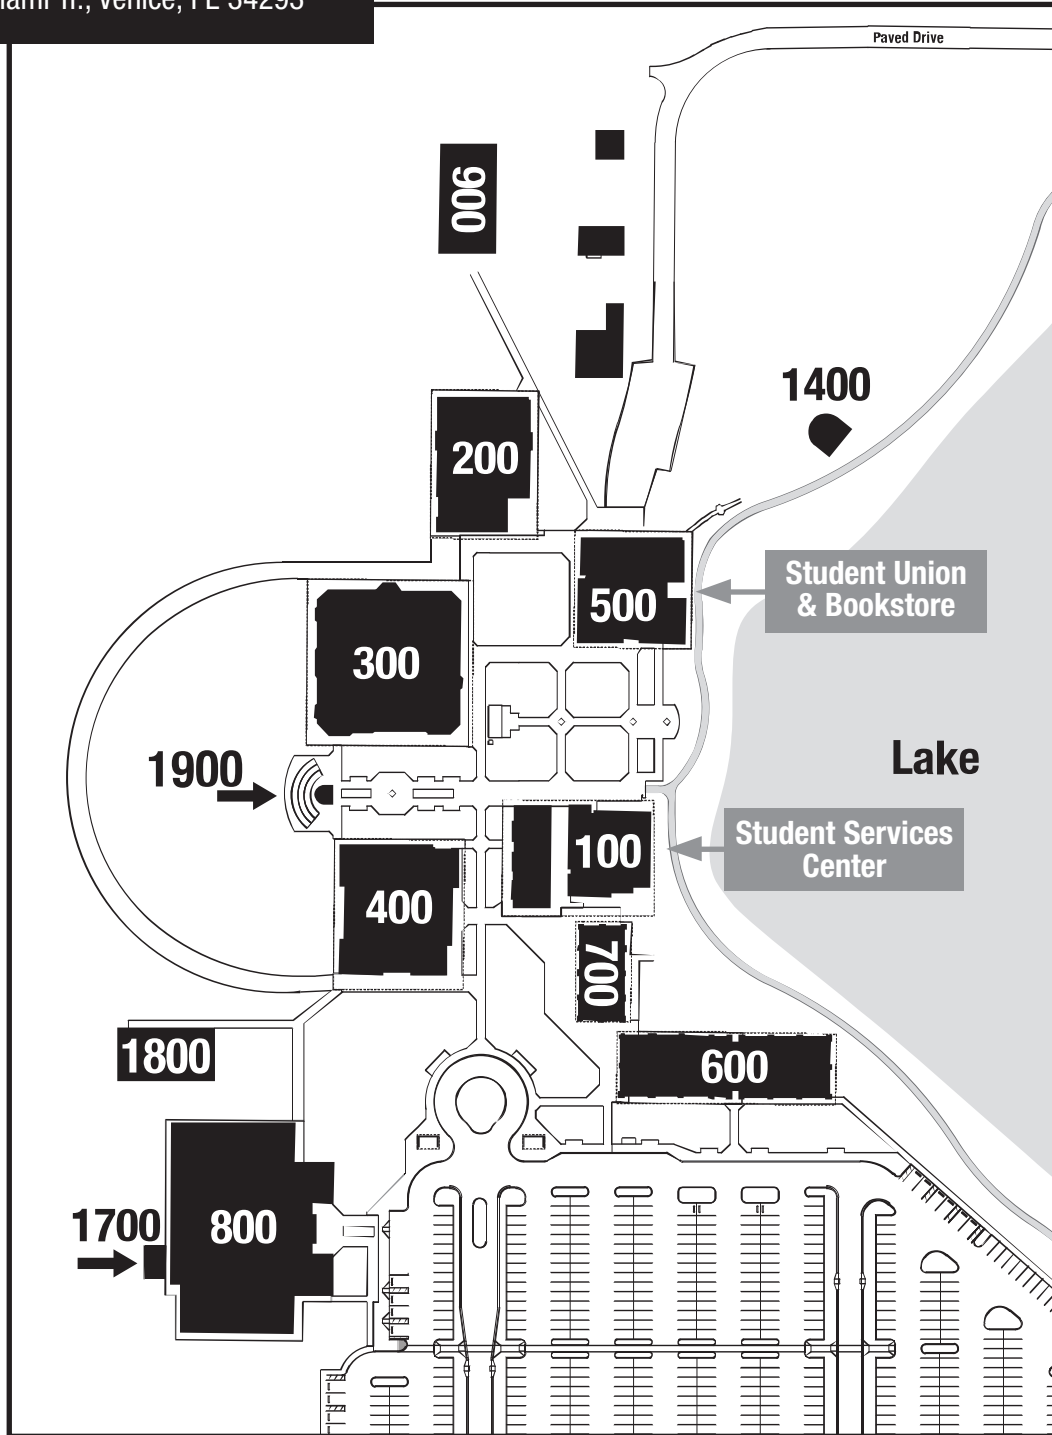

# SCF Venice

8000 S. Tamiami Tr., Venice, FL 34293

All SCF campuses are tobacco-free.

## Directory

**100** Student Services Center  
**200** Science  
**300** Library  
**400** Academic Resource Center

**500** Student Union & Bookstore  
**600** Faculty Offices  
**700** Fine Arts  
**800** Professional Development Center

**900** Facilities Planning & Maintenance  
**1400** Environmental Education Center  
**1700** Music Practice  
**1800** Portable: Student Services Center Extension  
**1900** Performance Pavilion

**Bldg. 1800–Portable: Student Services Center Extension**

Veteran services and university advising center

**Bldg. 1900–Georgia and Michael Miller Performance Pavilion**

Outdoor pavilion for performances