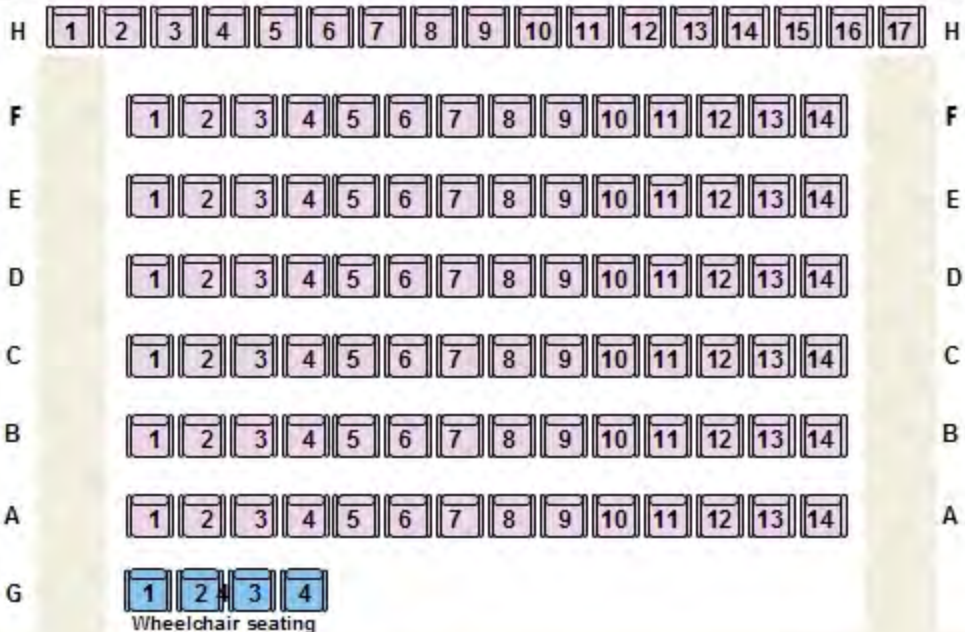

HOWARD STUDIO THEATRE

STAGE