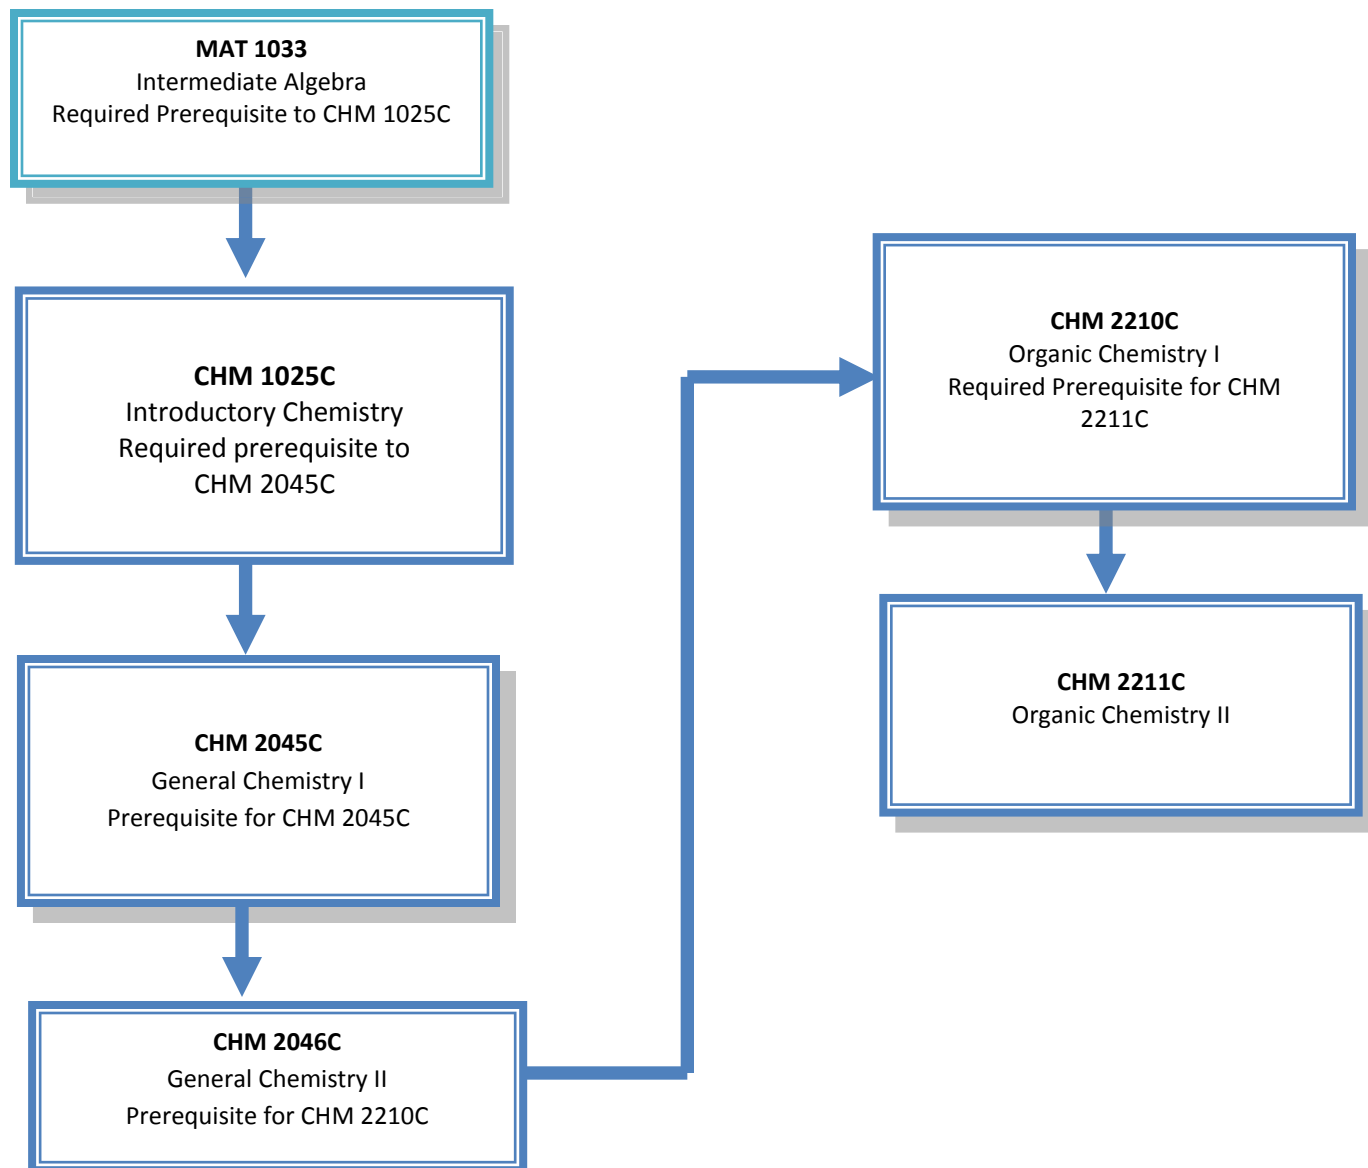

Natural Science Department: Suggested Chemistry Track

Suggested track for all students as Chemistry, and Rigorous Science Majors.

Additional Math prerequisites may be required at certain levels.