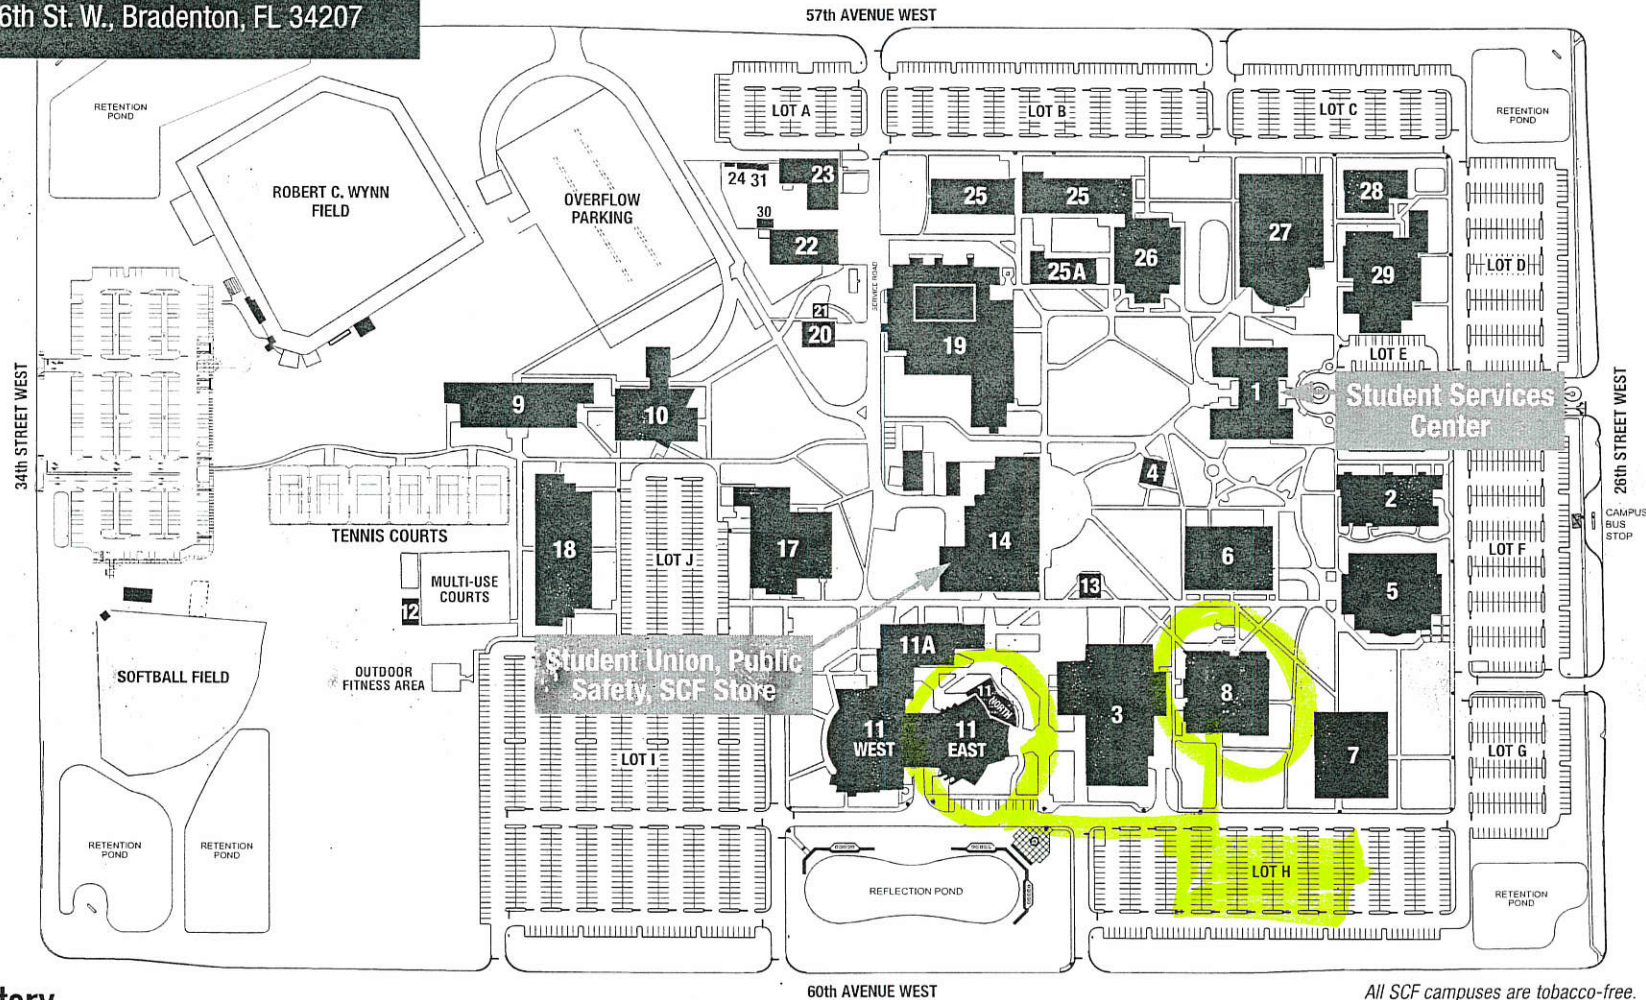

SCF Bradenton

5840 26th St. W., Bradenton, FL 34207

Directory

- | | | | |
|---|--|--|--|
| 1 Student Services Center | 9 Classroom Building | 14 Student Union, Public Safety, SCF Store, Student Solution Center | 22 Warehouse |
| 2 Radiography Lab and Dental Hygiene Clinic | 10 Art & Design | 17 Gymnasium | 23 Facilities Management |
| 3 Library & Learning Center and Family Heritage House | 11 EAST: SCF Neel Performing Arts Center | 18 Professional Development Center, FleetForce, and Traffic Safety Institute | 25 Science |
| 4 Campus Ministry/Student Services Annex | WEST: Music and Theatre | 19 SCFCS | 25A Natural Science |
| 5 Academic Resource Center | NORTH: The Gallery at SCF | 20 Central Services | 26 Science Lab |
| 6 Information Technology Center | 11A Studio for the Performing Arts | 21 Motorcycle | 27 Mathematics |
| 7 Office Complex | 12 Theatre/Athletics Warehouse | | 28 Occupational Therapy Assistant and Physical Therapist Assistant |
| 8 26 West Center | 13 Performance Pavilion | | 29 Nursing |